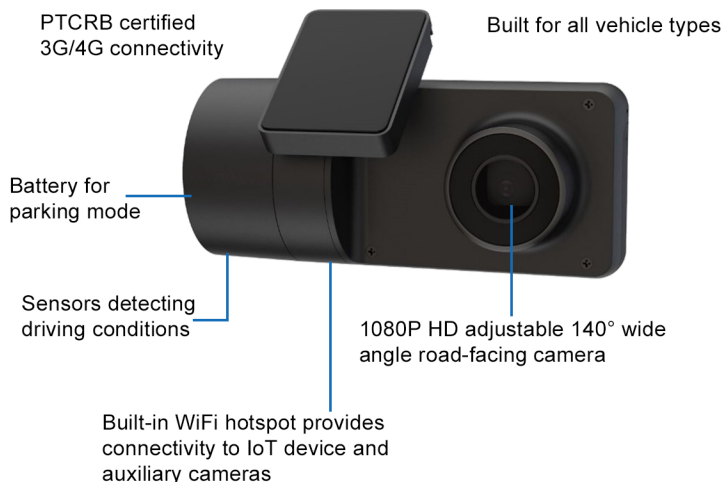

Road-Facing Camera