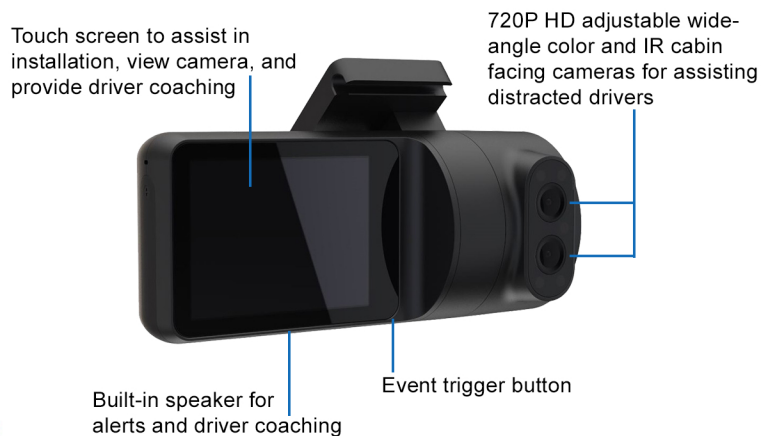

Driver-Facing Camera

TRACK WHATS IMPORTANT

www.trackwhatsimportant.com

john@trackwhatsimportant.com

651-775-0862